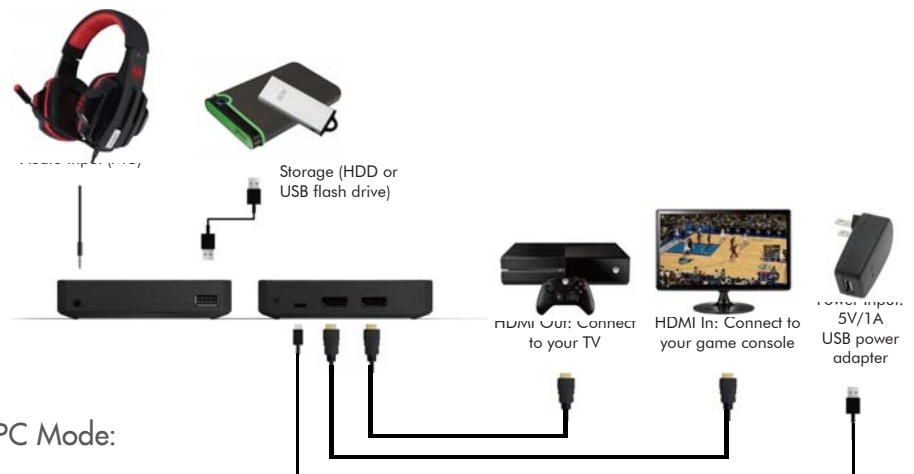

Input Pass-Through

Product

Size 99,7mm x 58,42mm x 19,32mm (L x W x H)

Weight 66g

User Interface Record button, Standalone/PC mode switch

GameCinema Lite

HD Game Capture Lite

Part. No.: TP007

Specifications:

LED Status	
Recording Mode	Solid Red
Standby Mode	Solid Blue
Booting Mode	Flashing Blue

Standalone Mode:

PC Mode:

GameCinema Lite

HD Game Capture Lite

Part. No.: TP007

Package Contents: