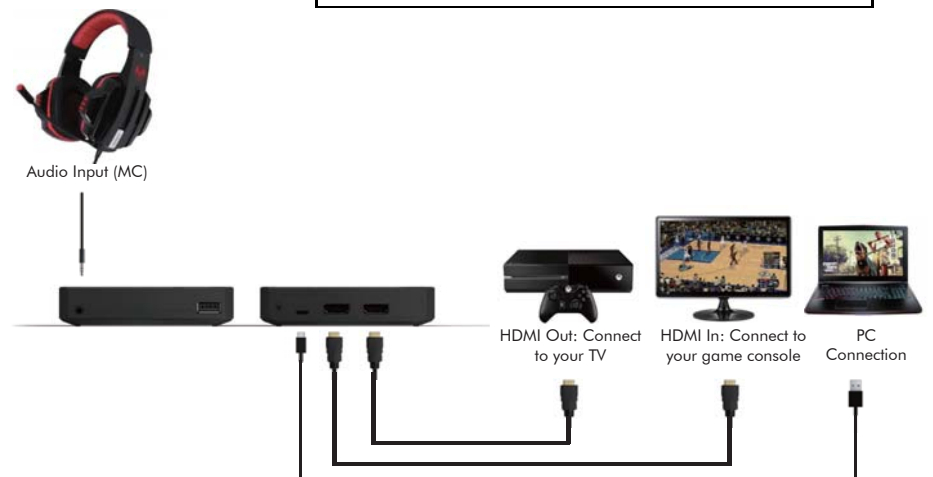

GameCinema Lite

HD Game Capture Lite

Part. No.: TP007

Specifications:

LED Status	
Recording Mode	Solid Red
Standby Mode	Solid Blue
Booting Mode	Flashing Blue

Standalone Mode:

PC Mode: