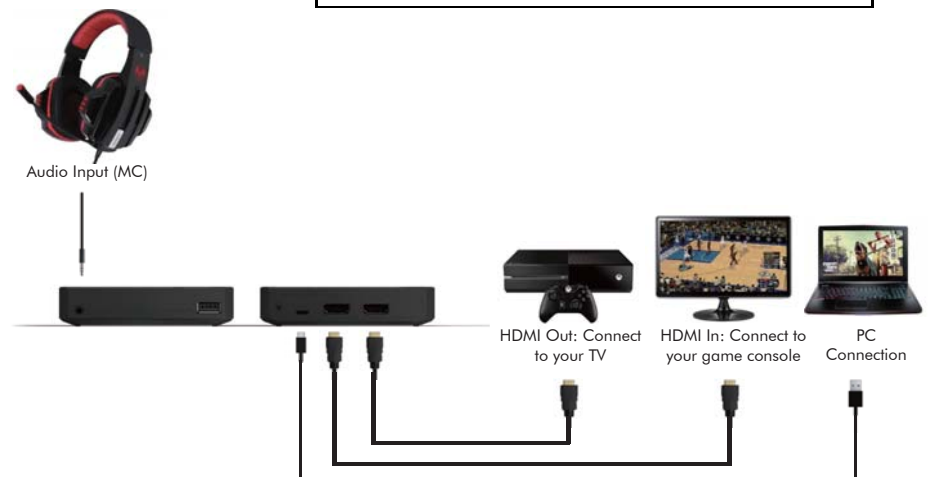

Input Pass-Through

Product

Size 99,7mm x 58,42mm x 19,32mm (L x W x H)

Weight 66g

User Interface Record button, Standalone/PC mode switch

GameCinema Lite

HD Game Capture Lite

Part. No.: TP007

Specifications:

LED Status	
Recording Mode	Solid Red
Standby Mode	Solid Blue
Booting Mode	Flashing Blue

Standalone Mode:

PC Mode:

GameCinema Lite

HD Game Capture Lite

Part. No.: TP007

Package Contents: