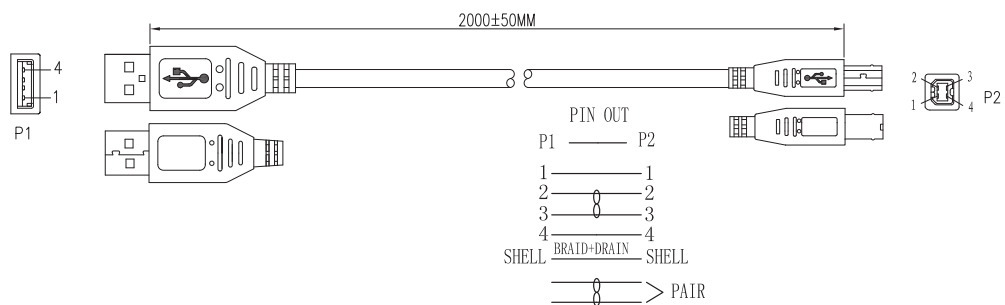

## USB2.0 Connection Cable

USB-A male to USB-B male

Art. No.: CUB1102  
CUB1102W

Support a speedy connection of external USB devices to PCs.

### Features:

- » USB-A male to USB-B male
- » Gold plated connector
- » Cable Length: 2M

Notebook

PC

HDD Docking Station

Printer

Scanner

Art-No.	Color	EAN Code
CUB1102	Black	4052792046755
CUB1102W	White	4052792046762

### Package Informations:

- » Packing Dimension: 90 x 240 x 20mm
- » Packing Weight: 0.104kg
- » Carton Dimension: 470 x 335 x 260mm
- » Carton Q'ty: 60pcs
- » Carton Weight: 7.6kg

\* The specifications and pictures are subject to change without notice.  
\*All trade names referenced are the registered network of their respective owners.