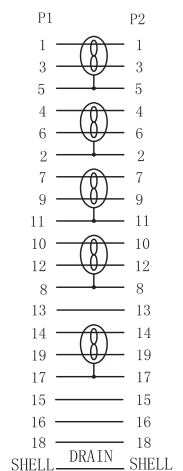

HDMI High Speed with Ethernet Connection Cable

Part No.: CHB2002

Allowing the transmission of high-quality video signals.

Features:

- » HDMI-A, male to HDMI-A, male
- » Maximum resolution up to 4Kx2K
- » Support 3D video and audio return channel
- » Gold plated connector
- » Cable Length: 2M

Extend your HDMI devices (HDMI-A, male) to another monitor/TV (HDMI-A, male)

Package Contents:

- » 1 x HDMI AM to AM Cable

Package Informations:

- » Packing Dimension: 90 x 240 x 50mm
- » Packing Weight: 0.12kg
- » Carton Dimension: 470 x 335 x 290mm
- » Carton Q'ty: 30pcs
- » Carton Weight: 4.7kg