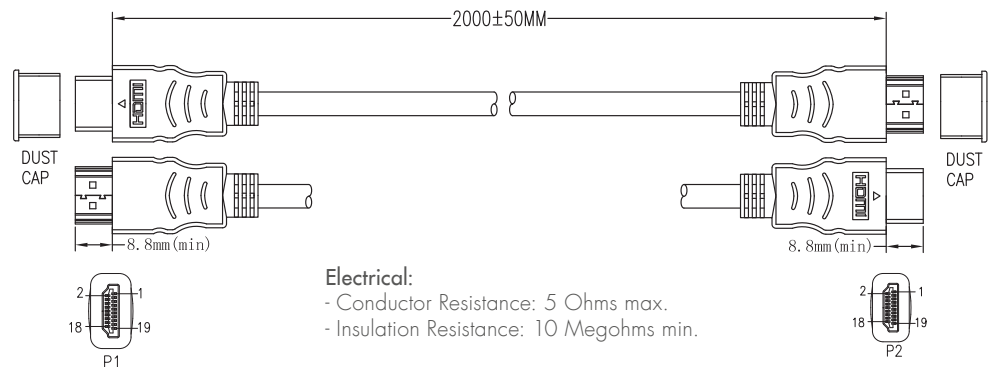

HDMI High Speed with Ethernet Connection Cable

Part No.: CHB2002

Allowing the transmission of high-quality video signals.

Features:

- » HDMI-A, male to HDMI-A, male
- » Maximum resolution up to 4Kx2K
- » Support 3D video and audio return channel
- » Gold plated connector
- » Cable Length: 2M

Extend your HDMI devices (HDMI-A, male) to another monitor/TV (HDMI-A, male)

Package Contents:

- » 1 x HDMI AM to AM Cable

Package Informations:

- » Packing Dimension: 90 x 240 x 50mm
- » Packing Weight: 0.12kg
- » Carton Dimension: 470 x 335 x 290mm
- » Carton Q'ty: 30pcs
- » Carton Weight: 4.7kg